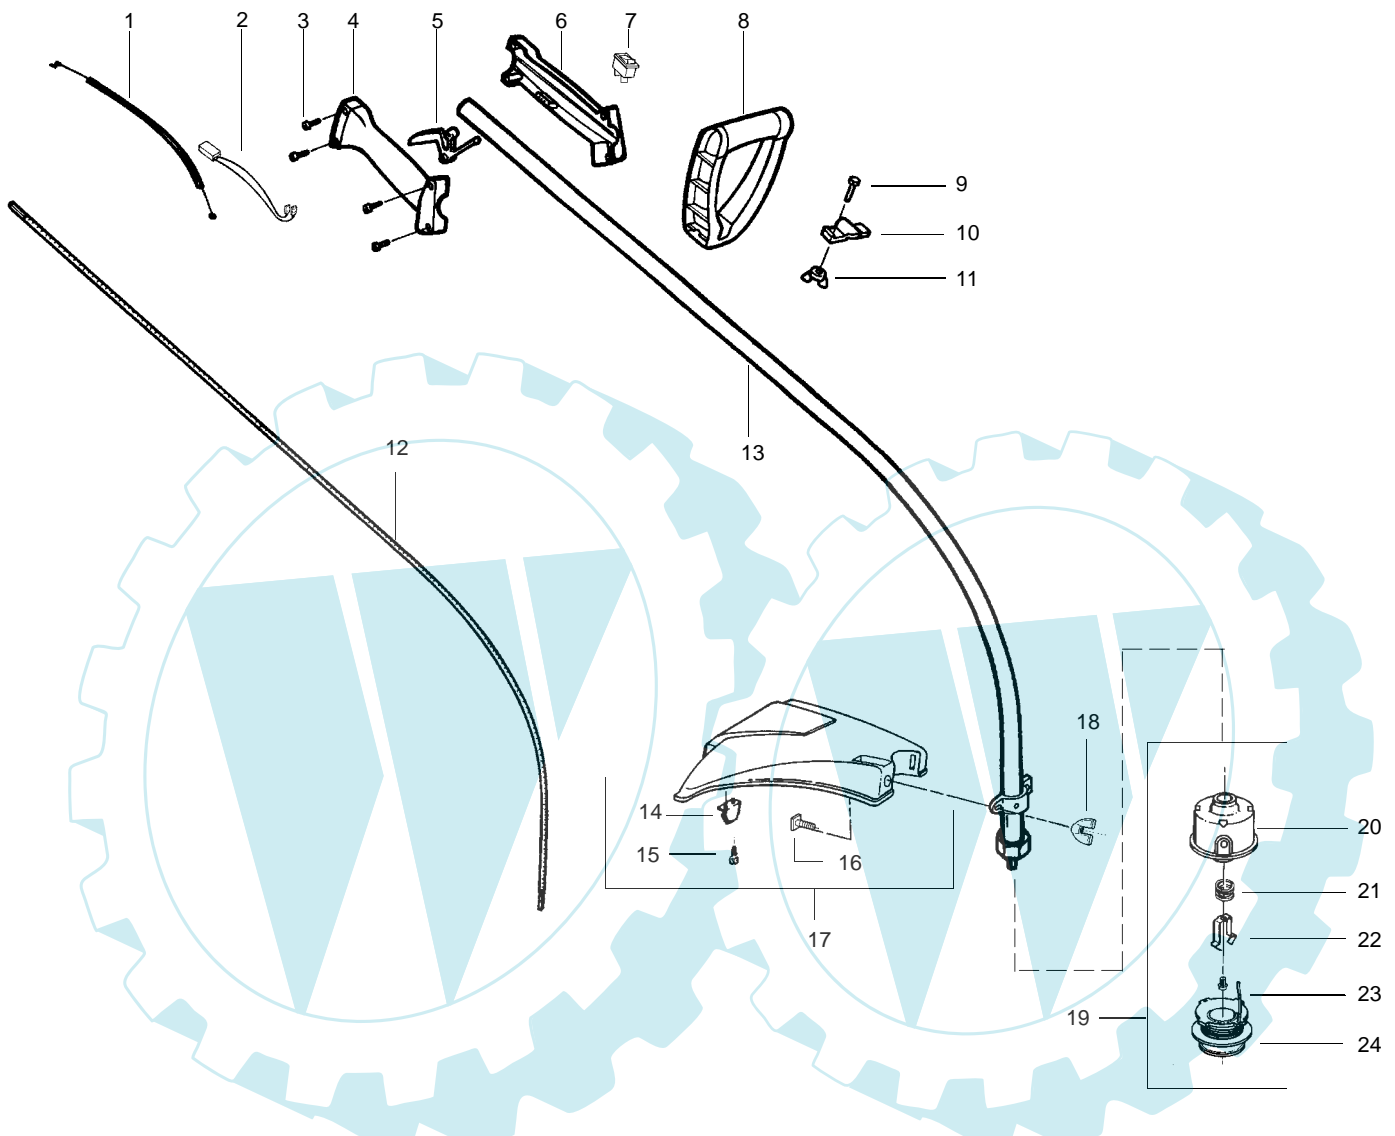

PARTS LIST NO. 530088521		PARTNER ® PARTS LIST	MODEL(s) COLIBRI T210
DATE 2/06/03	REPLACES 530084032 - 11/22/02		Note: Illustration may differ from actual model due to design changes

TYPE 1

Ref.	Part No.	Description	Ref.	Part No.	Description
1.	530071548	Kit-Throttle	17.	530069686	Kit-Shield Ass'y.
2.	530054183	Assy-Wire			(Incl. 14, 15, 16 & 18)
3.	530016273	Screw-Throttlt Hsg.	18.	530016118	Wingnut
4.	530038581	Hsg.-Throttle (Right)	19.	952715575	Cutting Head (Incl. 20-24)
5.	530038682	Trigger	20.	530069690	Hub Ass'y.
6.	530095382	Hsg.-Throttle (Left)	21.	530401464	Spring
7.	530069572	Kit-Switch	22.	530401466	Clip-Retainer
8.	530038708	Handle-Assist	23.	530401467	Screw w/Washer-Head
9.	530015820	Bolt	24.	952715573	Spool w/Line
10.	530094742	Clamp-Handle			
11.	530016118	Wingnut			
12.	530095613	Shaft-Flex 45"	Not Shown		
13.	530071425	Kit-Drive Shaft Hsg. Ass'y			
14.	530052287	Line Limiter		-	Operator Manual
15.	530015966	Screw-Line Limiter		530163340	Euro
16.	530015820	Bolt		530163343	Scan
				530163365	Russian
				530054766	Decal-Shaft Warning

Ref.	Part No.	Description	Ref.	Part No.	Description
22.	530054183	Ass'y.-Wire	40.	530095968	Cutting Head (Incl. 20-23)
23.	530038581	Throttle Hsg. (Right)	41.	530095770	Hub Ass'y.
24.	530095382	Throttle Hsg. (Left)	42.	530401958	Spring-Compression
25.	530069572	Kit-Switch	22.	530401957	Clip-Retainer
26.	530038708	Assist Handle	23.	530095434	Spool w/Line
27.	530015820	Bolt			
28.	530094742	Clamp-Handle			
29.	530016118	Wingnut			
30.	530016273	Screw-Throttle Hsg.			
31.	530038682	Trigger			
32.	530071548	Kit-Throttle			
33.	530069883	Kit-Drive Shaft Hsg. Ass'y			
34.	530095613	Drive Shaft-Flex-45"			
35.	530052286	Line Limiter			
36.	530015886	Screw-Line Limiter			
37.	530015820	Bolt			
38.	530069759	Kit-Shield Ass'y. (Incl. 14, 15, 16 & 18)			
39.	530091373	Wingnut			
					Not Shown
					Operator Manual
				530163343	Scan
				530163340	Euro
				530163365	Russia
				530054766	Decal-Shaft Warning