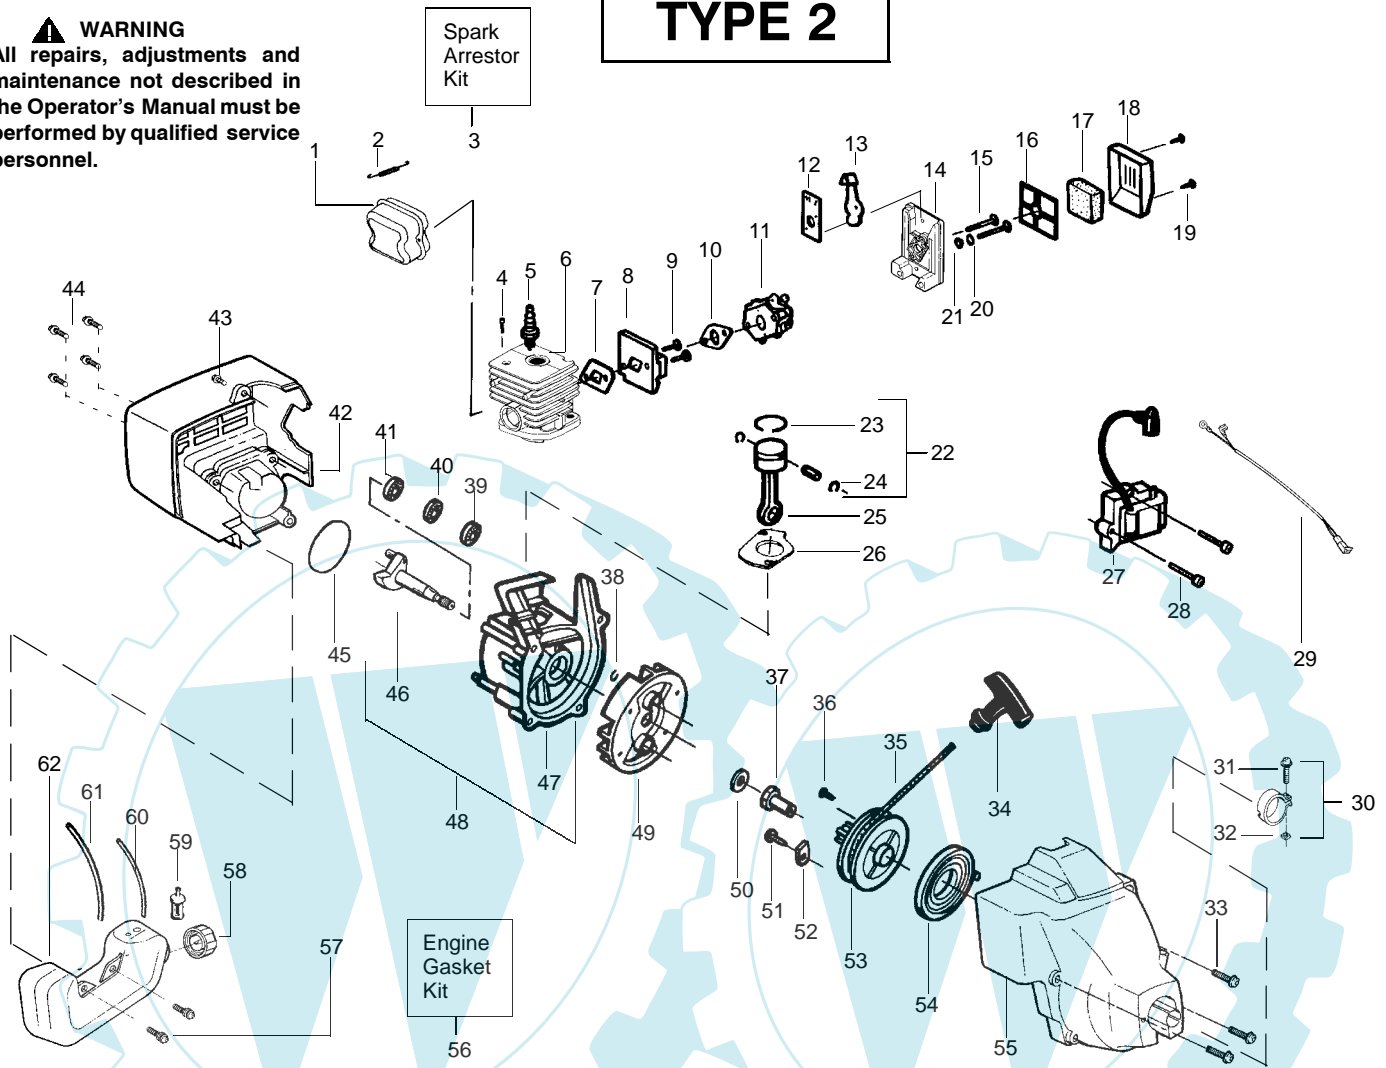

PARTS LIST NO. 530088521		PARTNER® PARTS LIST	MODEL(s) COLIBRI T210	
DATE 2/06/03	REPLACES 530084032 - 11/22/02		Note: Illustration may differ from actual model due to design changes	PAGE NO. 4

TYPE 2

⚠ WARNING
All repairs, adjustments and maintenance not described in the Operator's Manual must be performed by qualified service personnel.

Ref.	Part No.	Description	Ref.	Part No.	Description	Ref.	Part No.	Description
1.	530069660	Kit - Muffler (incl. 2)	23.	530055120	Ring-Piston	45.	530071363	O-Ring-C'case (kit)
2.	530042088	Spring-Muffler	24.	530015162	Retainer-Piston Pin	46.	530054753	Assy-Crankshaft
3.	530069380	Kit-Spark Arrester	25.	530069945	Assy-Connecting Rod	47.	530071627	Kit-Crankcase (Incl. 39-41)
4.	530015953	Screw-Cylinder	26.	530071363	Gasket-Cylinder (kit)	48.	530071360	Assy-C'case & C'shaft (Incl. 38,46,47)
5.	Champion	Spark Plug (RCJ 6Y)	27.	530039163	Module-Ignition	49.	530069886	Assy-Flywheel
6.	530071359	Kit - Cylinder	28.	530016357	Screw	50.	530015828	Washer-Flat
7.	530071363	Gasket-Cyl/Carb.(kit)	29.	530049018	Assy-Switch Wire	51.	530015775	Screw
8.	530056403	Adaptor-Carb.	30.	530056365	Assy-Nose Cone Clamp (Incls. 31 & 32)	52.	530027523	Retainer
9.	530016014	Screw	31.	530016381	Screw-Nose Cone	53.	530069400	Kit-Starter Pulley (Incl. 36)
10.	530071363	Gasket-Carb.(kit)	32.	530016382	Nut-Nose Cone	54.	530042085	Spring-Starter
11.	530071630	Kit - Carburetor Ass'y (C1U-W7D)	33.	530015810	Screw	55.	530071709	Assy-Fan Hsg.
12.	530038747	Plate-Choke Mounting	34.	530027569	Handle-Starter	56.	530071363	Kit-Engine Gasket (Incl. 7,10,26,45)
13.	530038686	Shutter-Choke	35.	530069232	Kit - Rope			
14.	530052431	Box-Air	36.	530016080	Screw			
15.	530016353	Screw	37.	530038604	Coupling-Drive			
16.	530036569	Plate - Filter Support	38.	530015941	Retain. Ring-C'shaft			
17.	530036575	Foam-Air Filter	39.	530055728	Bearing-Outer			
18.	530036568	Cover-Air Filter	40.	530071615	Kit-C'case Seal			
19.	530016349	Screw	41.	530032125	Bearing-Inner			
20.	530015852	Spacer-Choke	42.	530071709	Shroud-Rear			
21.	530015254	Washer	43.	530015934	Screw			
22.	530071357	Kit - Piston (Incl. 23, 24 & Pin)	44.	530015810	Screw			

✓ = NEW PART NUMBER FOR THIS IPL   * = REFER TO THE SERVICE REFERENCE INDICATED FOR MORE INFORMATION. (LOCATED AT END OF IPL)