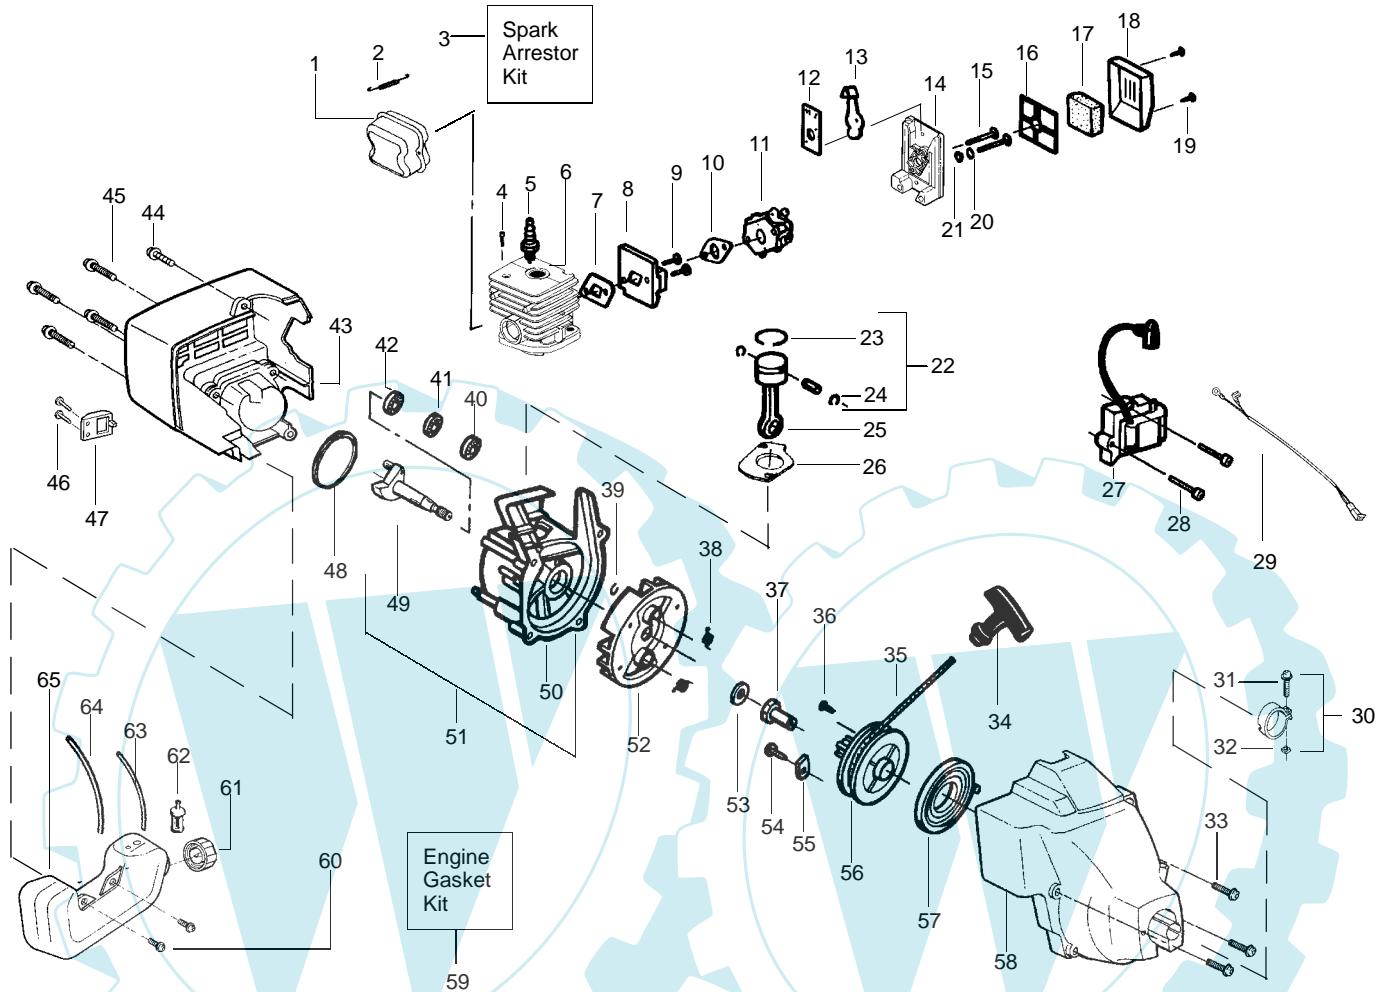

PARTS LIST NO. 530088521		PARTNER® PARTS LIST	MODEL(s) COLIBRI T210	
DATE 2/06/03	REPLACES 530084032 - 11/22/02		Note: Illustration may differ from actual model due to design changes	PAGE NO. 3

TYPE 1

Ref.	Part No.	Description	Ref.	Part No.	Description	Ref.	Part No.	Description
1.	530069660	Kit - Muffler (incl. 2)	22.	530069621	Kit - Piston (Incl. 23, 24 & Pin)	46.	530015675	Screw-Muffler Guard
2.	530042088	Muffler Spring	23.	530036404	Piston Ring	47.	530037045	Guard-Muffler
3.	530069380	Kit-Spark Arrestor	24.	530015162	Piston Pin Retainer	48.	*****	O-Ring-C'case/Shrd
4.	530015953	Screw-Cylinder	25.	530069615	Connecting Rod Ass'y.	49.	530054753	Crankshaft Ass'y.
5.	952030249	Spark Plug (RCJ 6Y)	26.	530069616	Gasket-Cylinder (kit)	50.	530071627	Kit-Crankcase Ass'y. (Incl. 40-42)
6.	530069619	Kit - Cylinder	27.	530039163	Ignition Module	51.	530071360	Kit-C'case & C'shaft (Incl. 39,49,50)
7.	530069616	Gasket-Cyl./Carb.(kit)	28.	530015954	Screw	52.	530069886	Kit-Flywheel Ass'y.
8.	530047659	Adaptor-carb.	29.	530049018	Assy-Wire Harness	53.	530015828	Washer-Flat
9.	530016014	Screw	30.	530056365	Kit-Nose Cone Clamp Ass'y. (Incls. 31 & 32)	54.	530015775	Screw
10.	530069616	Gasket-Carb.(kit)	31.	530016381	Screw-Nose Cone	55.	530027523	Retainer-Can
11.	---	Kit - Carburetor Ass'y	32.	530016382	Nut-Nose Cone	56.	530069400	Kit-Starter Pulley (Incl. 36)
	530069754	Walbro (WA-226)	33.	530015810	Screw	57.	530042085	Starter Spring
	530069971	Zama (C1U-W7)	34.	530027569	Starter Handle	58.	530069798	Kit-Fan Hsg.
	530071630	Zama (C1U-W7D)	35.	530069232	Kit - Rope	59.	530069616	Kit-Engine Gasket (Incl. 7,10,26,48)
12.	530038747	Choke Plate Mounting	36.	530016080	Screw	60.	530016379	Retainer
13.	530038686	Choke Shutter	37.	530038604	Drive Coupling	61.	530014347	Assy-Fuel Cap
14.	530052431	Air Box	38.	530023817	Starter Dog Spring	62.	530095646	Assy-Fuel Pickup
15.	530016353	Screw	39.	530015941	Retain. Ring-C'shaft	63.	530069247	Kit-Fuel Line (Small)
16.	530036569	Plate - Filter Support	40.	530055728	Outer Bearing	64.	530069216	Kit-Fuel Line (Large)
17.	530036575	Air Filter Foam	41.	530071615	Kit-C'case Seal	65.	530049296	Assy-Fuel Tank (Incl. cap,filter & fuel lines)
18.	530036568	Air Filter Cover	42.	530032125	Inner Bearing			
19.	530015880	Screw	43.	530069798	Kit-Shroud			
20.	530015852	Spacer-Choke	44.	530015934	Screw			
21.	530015254	Washer	45.	530015810	Screw			

↗ = NEW PART NUMBER FOR THIS IPL   * = REFER TO THE SERVICE REFERENCE INDICATED FOR MORE INFORMATION. (LOCATED AT END OF IPL)