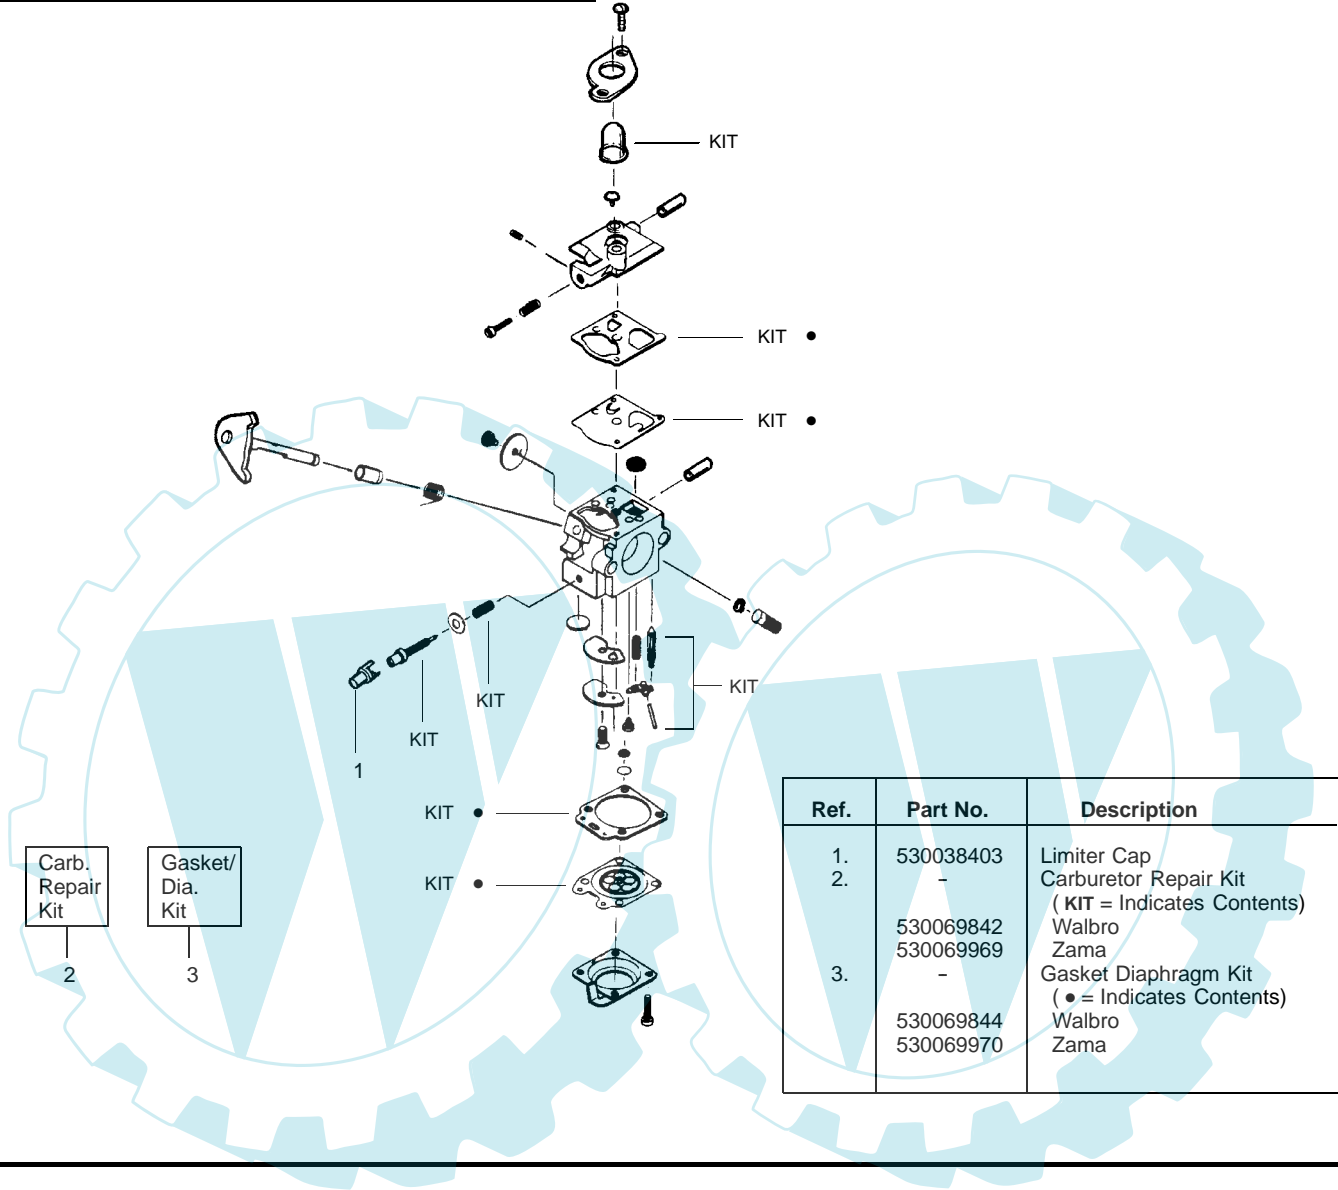

PARTS LIST NO. 530088521		PARTNER® PARTS LIST	MODEL(s) COLIBRI T210	
DATE 2/06/03	REPLACES 530084032 - 11/22/02		Note: Illustration may differ from actual model due to design changes	PAGE NO. 5

Carburetor Assembly Walbro WA226 #530069754
Zama C1U-W7 #530069971

Ref.	Part No.	Description
1.	530038403	Limiter Cap
2.	-	Carburetor Repair Kit (KIT = Indicates Contents)
	530069842	Walbro
	530069969	Zama
3.	-	Gasket Diaphragm Kit (• = Indicates Contents)
	530069844	Walbro
	530069970	Zama

Kit - Carburetor Assembly No. 530071630 - C1U-W7D

Note: No Repair kits are available for this carburetor, please order the complete assembly part number 530-071630 (C1U-W7D)

✓ = NEW PART NUMBER FOR THIS IPL   ★ = REFER TO THE SERVICE REFERENCE INDICATED FOR MORE INFORMATION. (LOCATED AT END OF IPL)