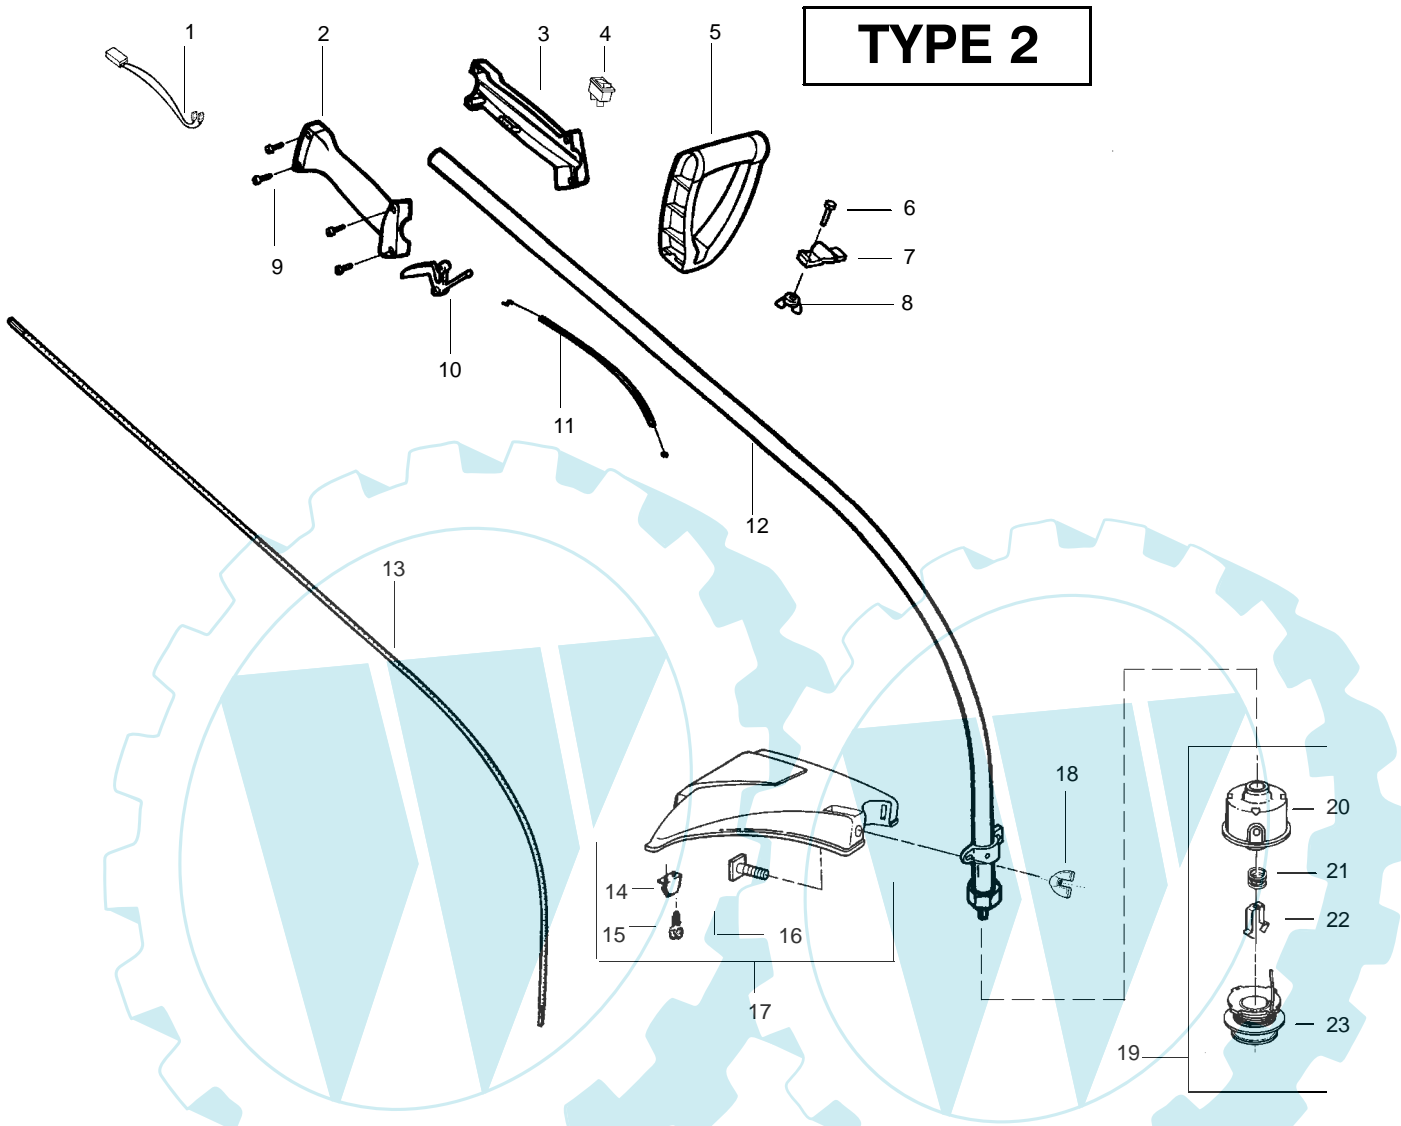

PARTS LIST NO. 530088521		PARTNER ® PARTS LIST	MODEL(s) COLIBRI T210
DATE 2/06/03	REPLACES 530084032 - 11/22/02		Note: Illustration may differ from actual model due to design changes

TYPE 1

Ref.	Part No.	Description	Ref.	Part No.	Description
1.	530071548	Kit-Throttle	17.	530069686	Kit-Shield Ass'y.
2.	530054183	Assy-Wire			(Incl. 14, 15, 16 & 18)
3.	530016273	Screw-Throttlt Hsg.	18.	530016118	Wingnut
4.	530038581	Hsg.-Throttle (Right)	19.	952715575	Cutting Head (Incl. 20-24)
5.	530038682	Trigger	20.	530069690	Hub Ass'y.
6.	530095382	Hsg.-Throttle (Left)	21.	530401464	Spring
7.	530069572	Kit-Switch	22.	530401466	Clip-Retainer
8.	530038708	Handle-Assist	23.	530401467	Screw w/Washer-Head
9.	530015820	Bolt	24.	952715573	Spool w/Line
10.	530094742	Clamp-Handle			
11.	530016118	Wingnut			
12.	530095613	Shaft-Flex 45"	Not Shown		
13.	530071425	Kit-Drive Shaft Hsg. Ass'y			
14.	530052287	Line Limiter		-	Operator Manual
15.	530015966	Screw-Line Limiter		530163340	Euro
16.	530015820	Bolt		530163343	Scan
				530163365	Russian
				530054766	Decal-Shaft Warning

Ref.	Part No.	Description	Ref.	Part No.	Description
22.	530054183	Ass'y.-Wire	40.	530095968	Cutting Head (Incl. 20-23)
23.	530038581	Throttle Hsg. (Right)	41.	530095770	Hub Ass'y.
24.	530095382	Throttle Hsg. (Left)	42.	530401958	Spring-Compression
25.	530069572	Kit-Switch	22.	530401957	Clip-Retainer
26.	530038708	Assist Handle	23.	530095434	Spool w/Line
27.	530015820	Bolt			
28.	530094742	Clamp-Handle			
29.	530016118	Wingnut			
30.	530016273	Screw-Throttle Hsg.			
31.	530038682	Trigger			
32.	530071548	Kit-Throttle			
33.	530069883	Kit-Drive Shaft Hsg. Ass'y			
34.	530095613	Drive Shaft-Flex-45"			
35.	530052286	Line Limiter			
36.	530015886	Screw-Line Limiter			
37.	530015820	Bolt			
38.	530069759	Kit-Shield Ass'y. (Incl. 14, 15, 16 & 18)			
39.	530091373	Wingnut			
					Not Shown
					Operator Manual
				530163343	Scan
				530163340	Euro
				530163365	Russia
				530054766	Decal-Shaft Warning